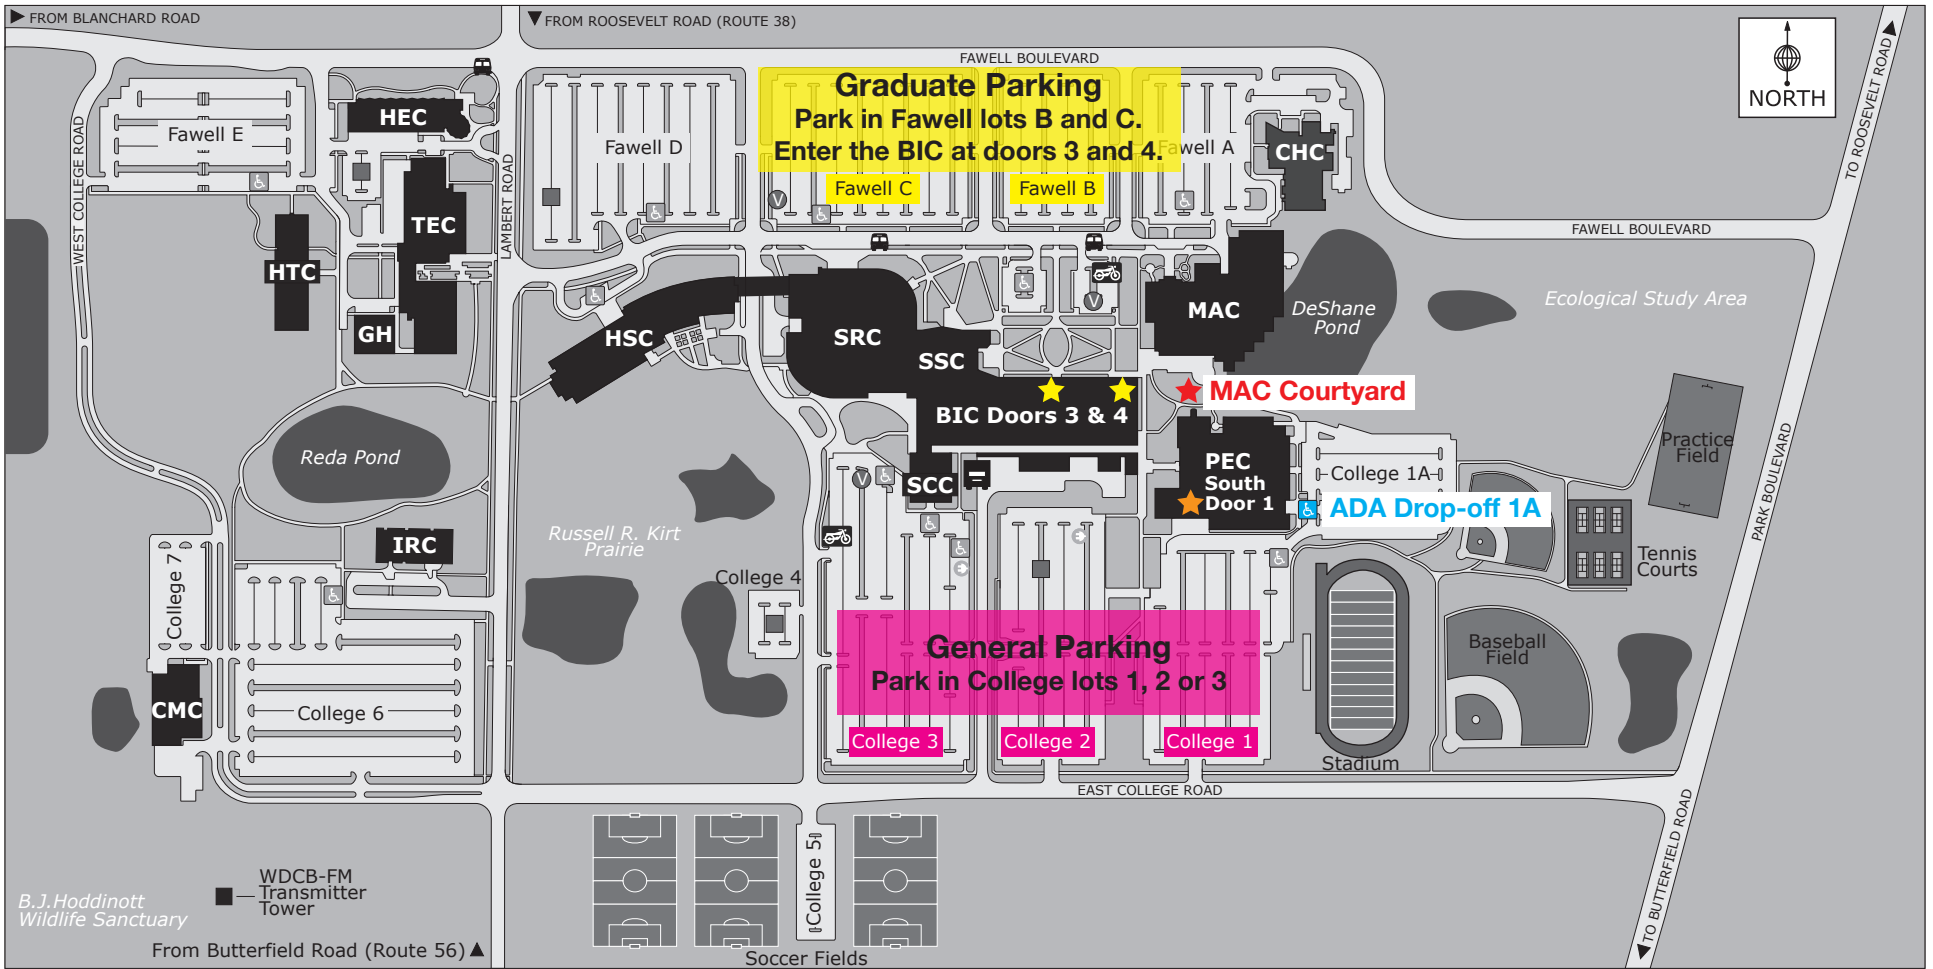

# High School Graduation Map (Parking, Entrances and Drop-off Locations)

Produced by mapformation for College of DuPage. Last updated Aug. 2019/COD.

### Main Entrance

Physical Education Center (PEC)  
 South Door 1

### Graduate Parking

Park in Fawell lots B and C.  
 Enter the Berg Instructional Center (BIC)  
 at doors 3 and 4.

### ADA Drop-off Area and Parking

Drop-off or park in College 1A