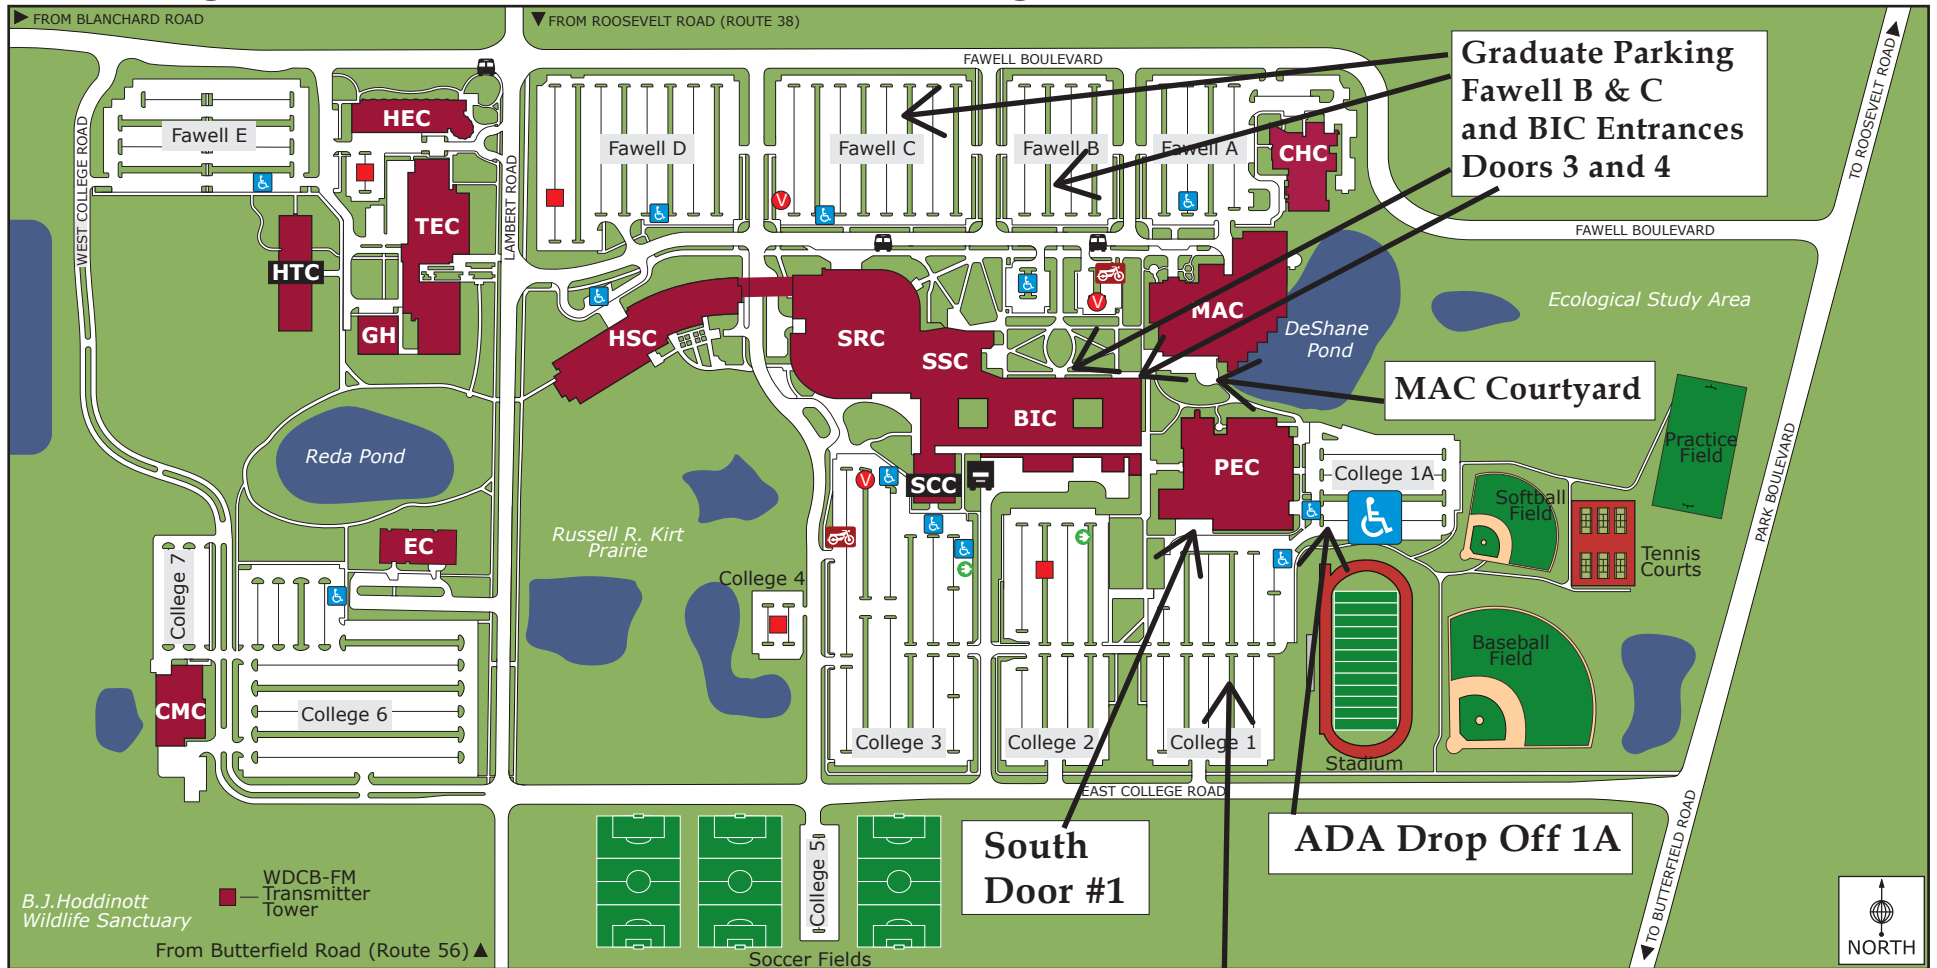

2022 High School Graduation Map (Parking, Entrances and Drop-off Locations)

College of DuPage
425 Fawell Boulevard
Glen Ellyn, Illinois
60137-6599
(630) 942-2800
www.cod.edu

GENERAL PARKING for GRADUATIONS:
College Road Lots: College 1, College 2, and College 3

NEW MAIN ENTRANCE:
Physical Education Center South Door 1

ADA DROP-OFF AREA and ADA Parking in College 1A

GRADUATES PARK off Fawell Blvd. in Parking Lots Fawell B & C
Graduates Enter BIC Building from Doors #3 & #4
Parents meet Graduates after Ceremonies in MAC Courtyard
(North Side of PE Ctr.) or at agreed vehicle location.

1. **Parking**
2. Accessible
   - Bus Stop
   - Employee
   - Guest/30-Minute
   - Motorcycle
   - Shipping and Receiving
   - Electric Car Charging Station