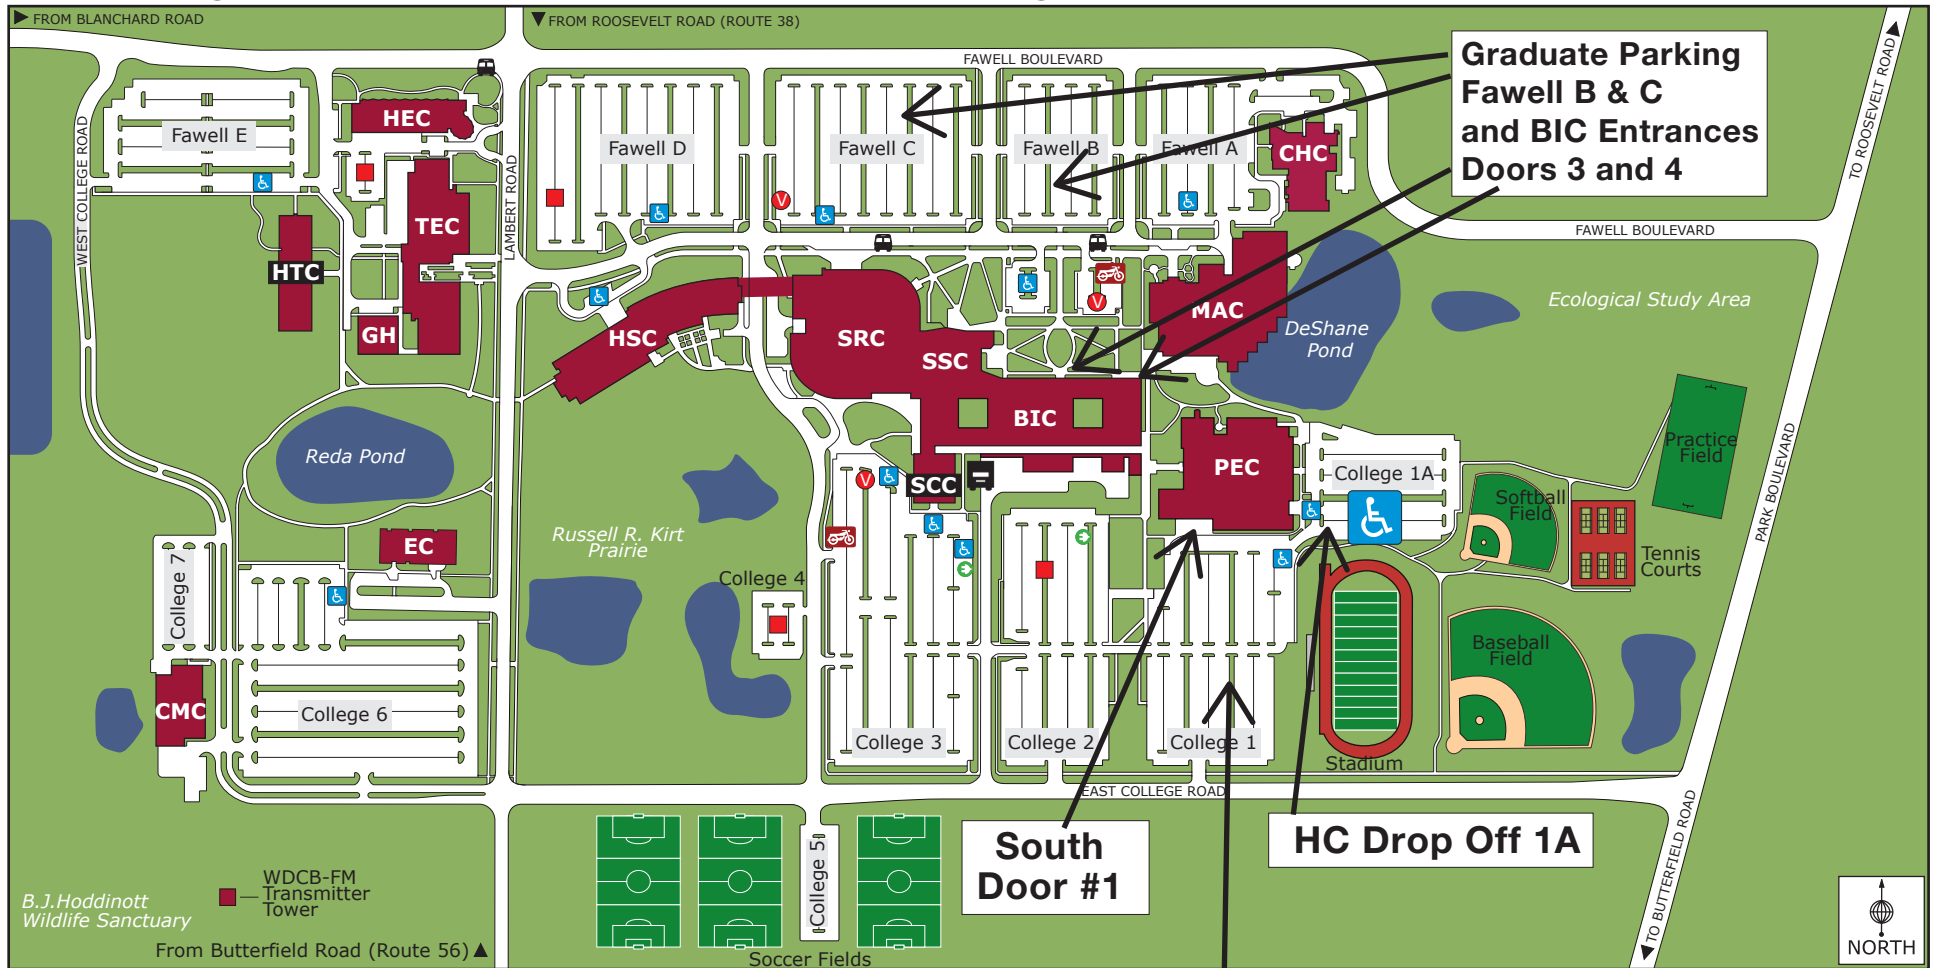

2019 High School Graduation Map (Parking, Entrances and Drop-off Locations)

425 Fawell Boulevard
 Glen Ellyn, Illinois
 60137-6599
 (630) 942-2800
 www.cod.edu

GENERAL PARKING for GRADUATIONS: College Road Lots: College 1, College 2, and College 3

NEW MAIN ENTRANCE: Physical Education Center South Door 1

 **HANDICAP (HC) DROP-OFF AREA and Handicap Parking in College 1A**

GRADUATES PARK off Fawell Blvd. in Parking Lots Fawell B & C

Graduates Enter BIC Building from Doors 3 & 4
 Parents met Graduates after Ceremonies in MAC Courtyard
 (North Side of PE Ctr.) or at agreed vehicle location.

Parking

-  Accessible
-  Bus Stop
-  Employee
-  Guest/30-Minute
-  Motorcycle
-  Shipping and Receiving
-  Electric Car Charging Station

Produced by mapformation for College of DuPage. Last updated August 2015.