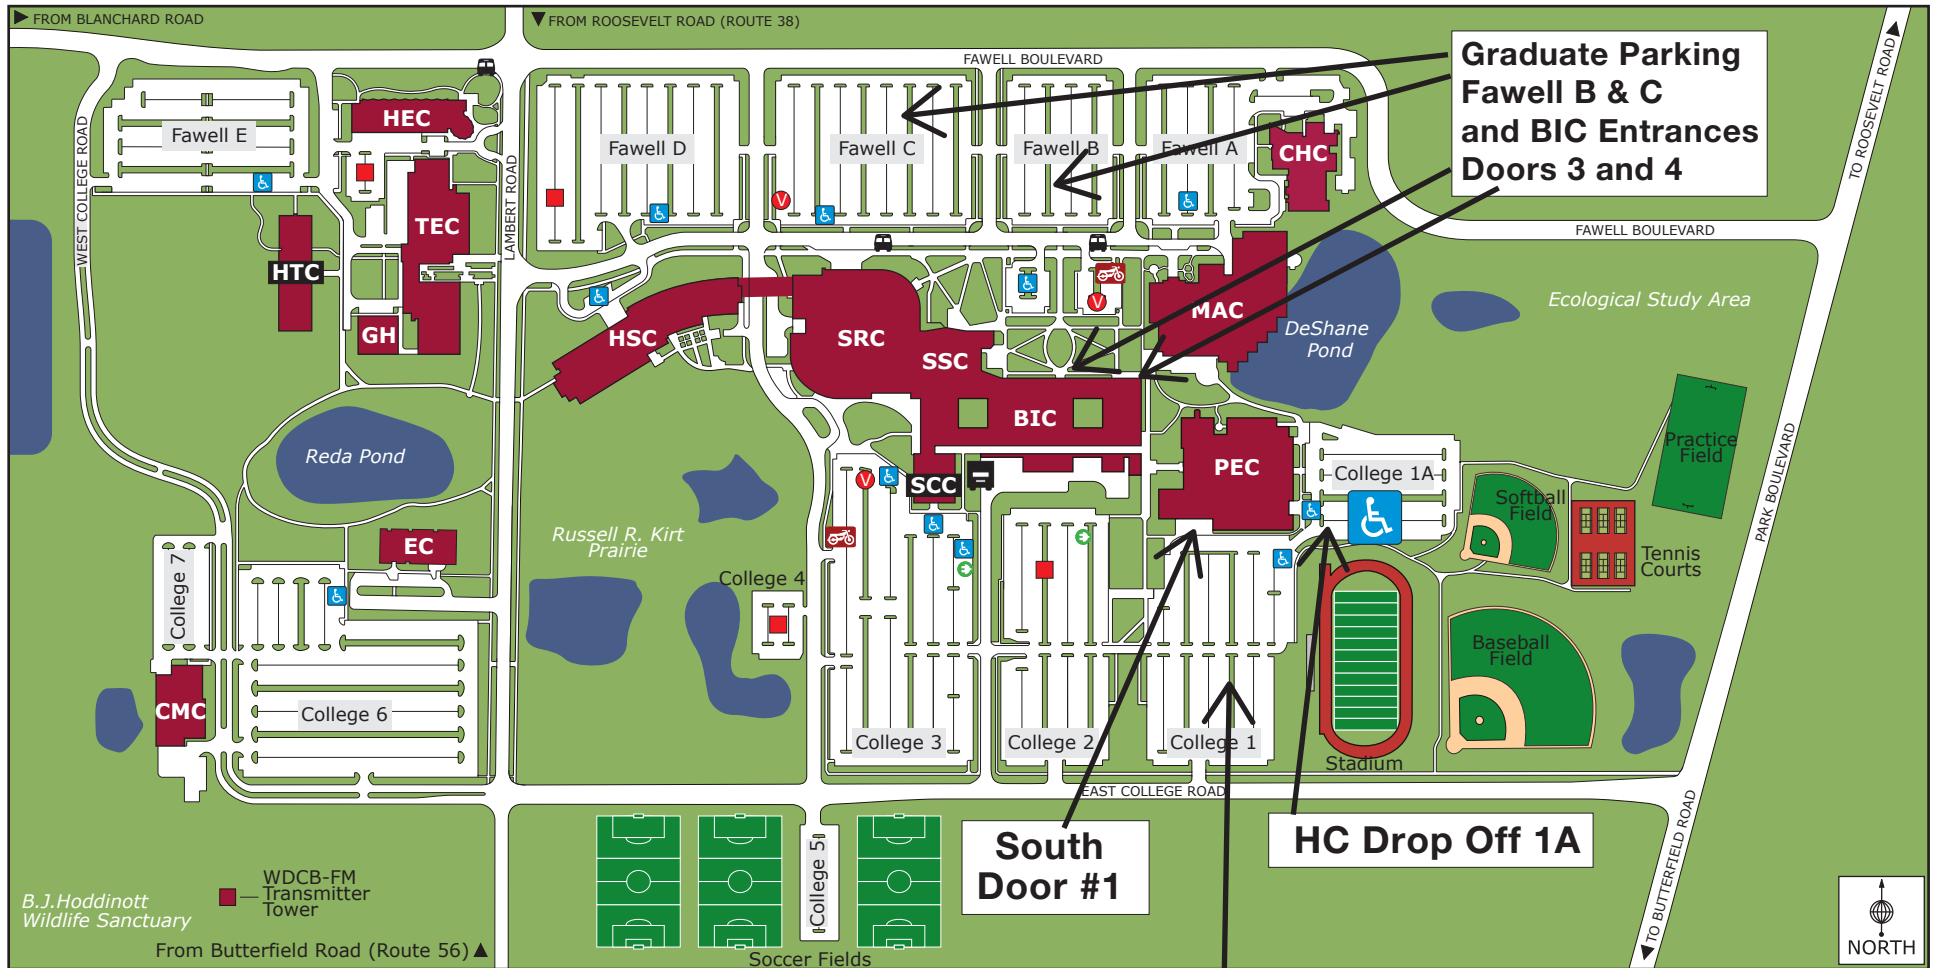

2018 High School Graduation Map (Parking, Entrances and Drop-off Locations)

 College of DuPage

425 Fawell Boulevard
 Glen Ellyn, Illinois
 60137-6599
 (630) 942-2800
 www.cod.edu

GENERAL PARKING for GRADUATIONS:
 College Road Lots: College 1, College 2, and College 3

NEW MAIN ENTRANCE:
 Physical Education Center South Door 1

 **HANDICAP (HC) DROP-OFF AREA and Handicap Parking in College 1A**

GRADUATES PARK off Fawell Blvd. in Parking Lots Fawell B & C
 Graduates Enter BIC Building from Doors 3 & 4
 Parents met Graduates after Ceremonies in MAC Courtyard
 (North Side of PE Ctr.) or at agreed vehicle location.

- Parking**
-  Accessible
 -  Bus Stop
 -  Employee
 -  Guest/30-Minute
 -  Motorcycle
 -  Shipping and Receiving
 -  Electric Car Charging Station

Produced by mapformation for College of DuPage. Last updated August 2015.